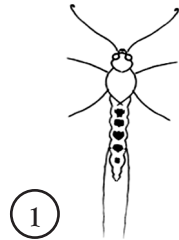

# Western Tiger Swallowtail

(*Papilio rutulus*)

The host plant for this blue-tipped butterfly is Cottonwood, Willow, or Aspen. After the egg is placed, caterpillars are born 4 days later.