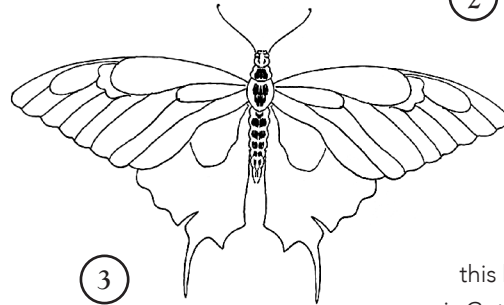

# Western Tiger Swallowtail

(*Papilio rutulus*)

The host plant for this blue-tipped butterfly is Cottonwood, Willow, or Aspen. After the egg is placed, caterpillars are born 4 days later.