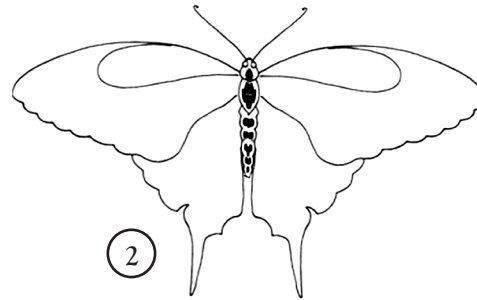

# Western Tiger Swallowtail

(*Papilio rutulus*)

The host plant for this blue-tipped butterfly is Cottonwood, Willow, or Aspen. After the egg is placed, caterpillars are born 4 days later.