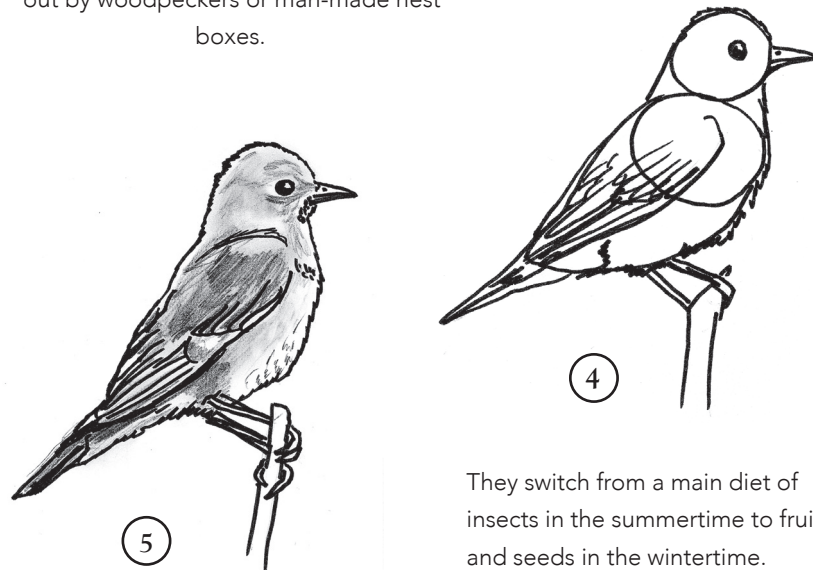

Western Bluebird

(*Sialia mexicana*)

Western Bluebirds build their nests in the cavities of trees. They often rely on dead trees, trunks hollowed out by woodpeckers or man-made nest boxes.

They switch from a main diet of insects in the summertime to fruits and seeds in the wintertime.