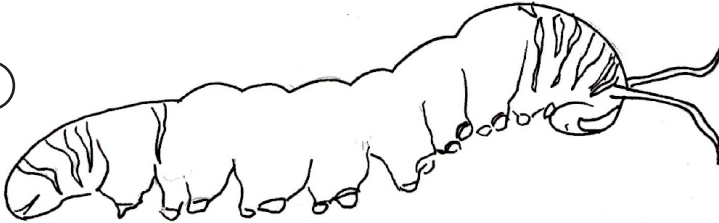

Monarch Caterpillar

(*Danaus plexippus*)

1

2

3

4

5

After two weeks of being a caterpillar, this striped insect transforms into a chrysalis for approximately 10 days before emerging as a butterfly.

Next time you complain about too much change in your life, remember the caterpillar.